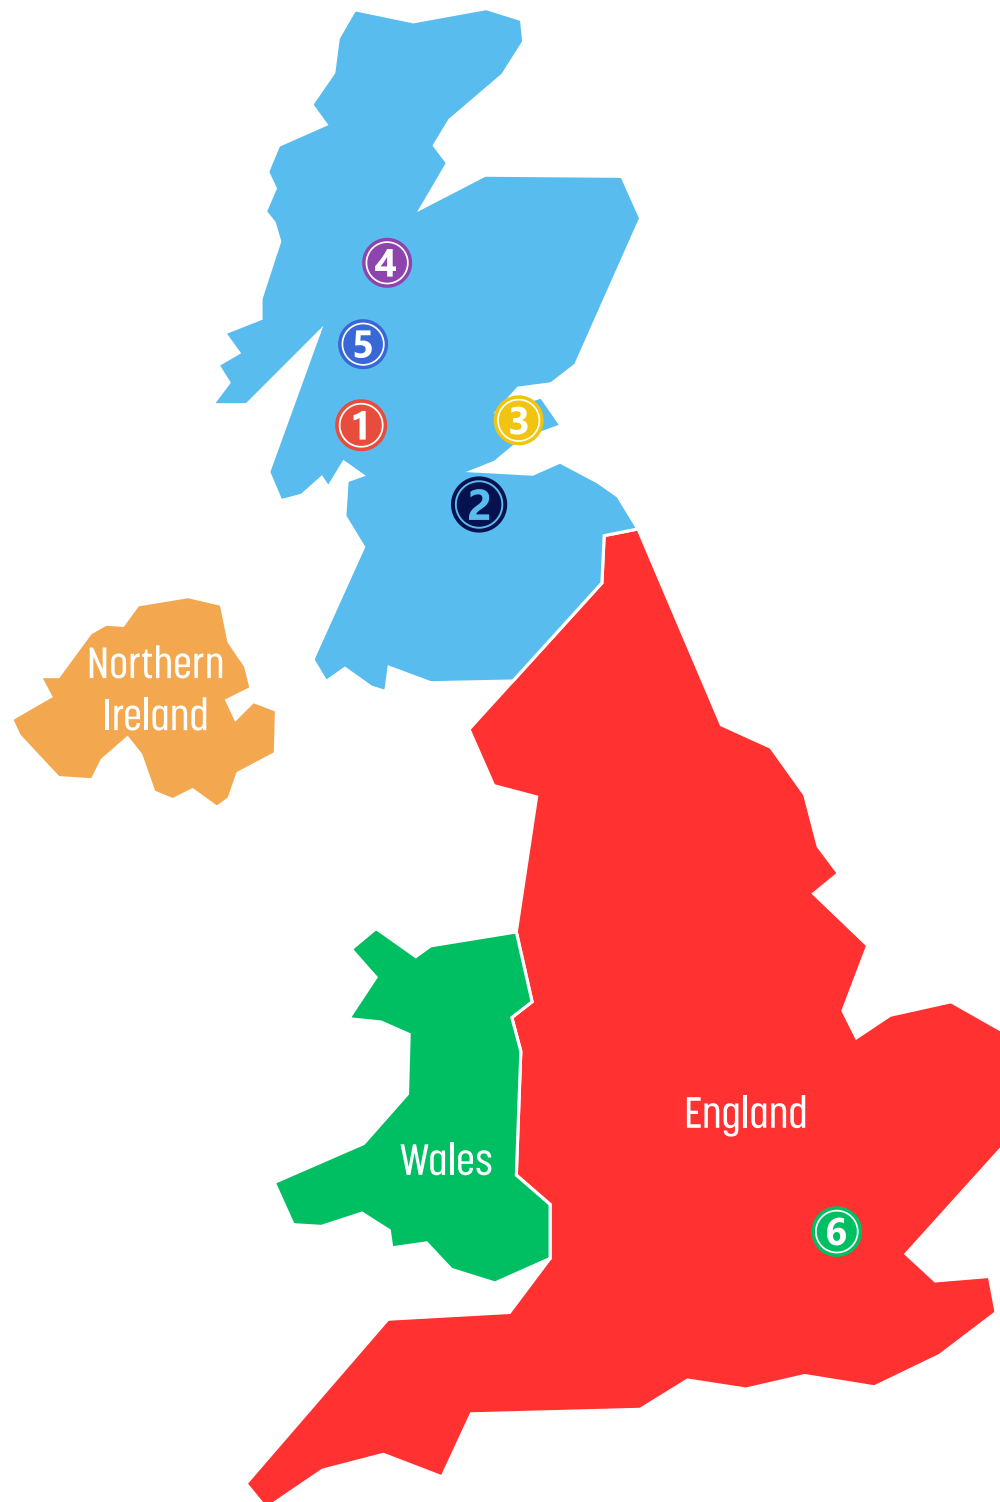

**3 Fife** 

May Isle Seafoods  
All Fish Supplies.

Barnetts Bakery  
Anstruther Artisan Baker

St Andrews Brewing Company  
Craft Ales St Andrews

Coel Brew  
Gf lagers Guardbridge

**3 Fife (Cont'd)** 

Myrtle Coffee  
Coffee supplies

Blyths of Fife  
Eggs

Fisherman's Mutal Association  
Prawns

Ceres Shop  
GF Batter

**4 Perth** 

Graham's Family Dairies  
Dairy Supplies

**5 Stirling** 

John Callum  
Chipping Potatoes

**6 London** 